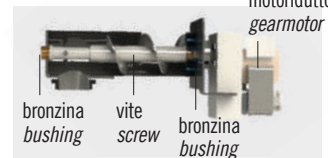

Giove

Display Touch
Touch Display

Cura del dettaglio
Attention to detail

Braciere in acciaio inox 316L
Stainless steel burning pot 316L

Alta qualità
High quality

Kristal version
Kristal version

Coclea High Performance zincata per miglioramento prestazione e guidata da bronzine per durata
High Performance Auger galvanized for performance improvement and guided by bearings for durability

OPTIONAL

- Telecomando
- Salvapavimento in vetro trasparente o in ferro verniciato nero

- High performance screw
- Weekly programming
- Rear exhaust fumes
- Modulating system
- Economy mode
- Stand-by mode
- Stainless steel burning pot 316L
- Thermostat and temperature sensor
- Touch display
- Steel combustion chamber
- Modern design
- European incentives
- Predisposition of remote thermostat connection